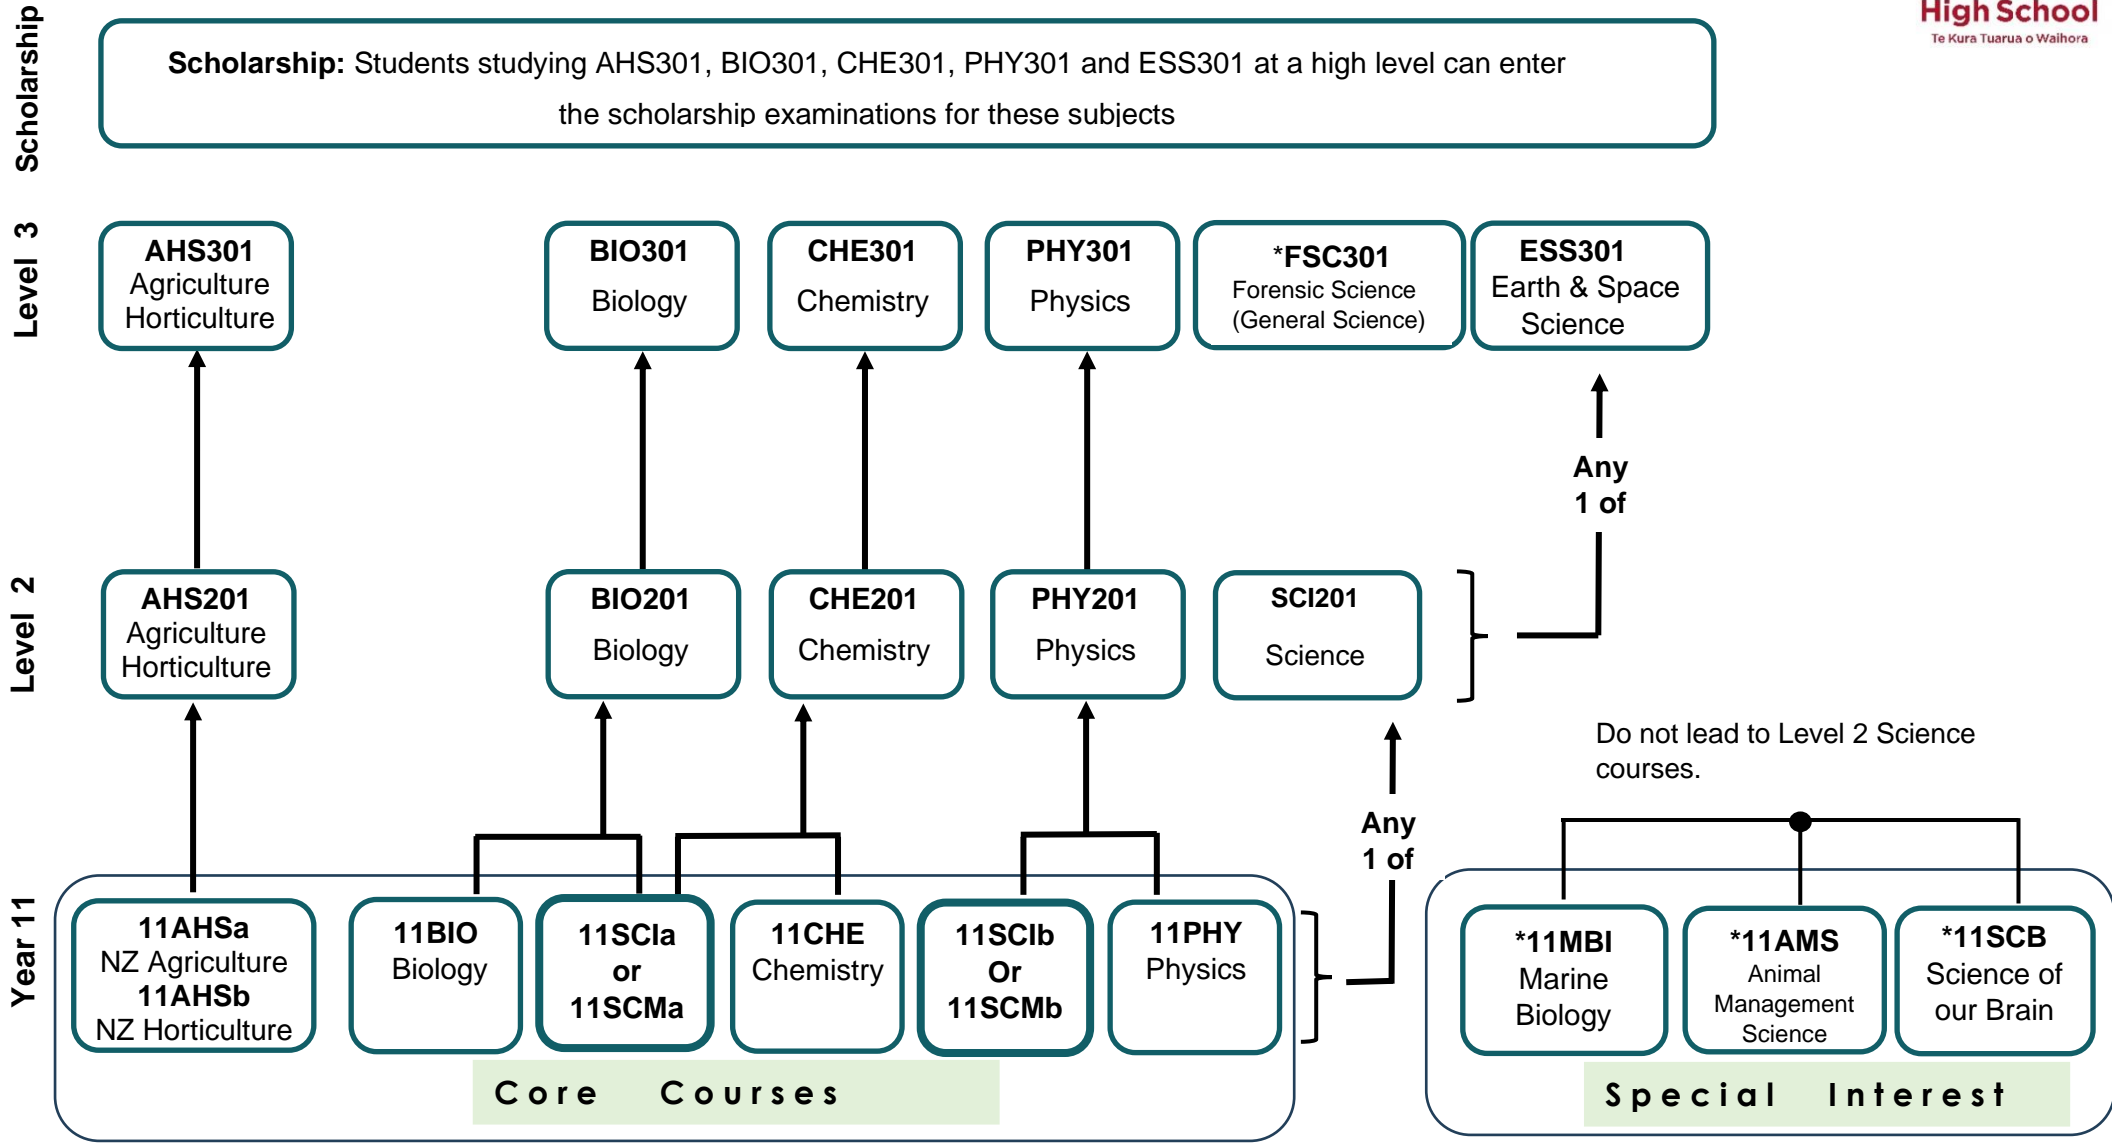

2025 NCEA Science Pathways

Key: 1) * Open Entry Courses. All Year 11 courses are open entry.

2) Year 11 Codes - **11SC1a** General Science: Chemistry, Biology and Geology; **11SC1b** General Science: Physics & Astronomy; **11SCMa**: Mātauranga Māori & Science (Biology & Chemistry); **11SCMb** Mātauranga Māori & Science (Physics & Earth & Space Science)